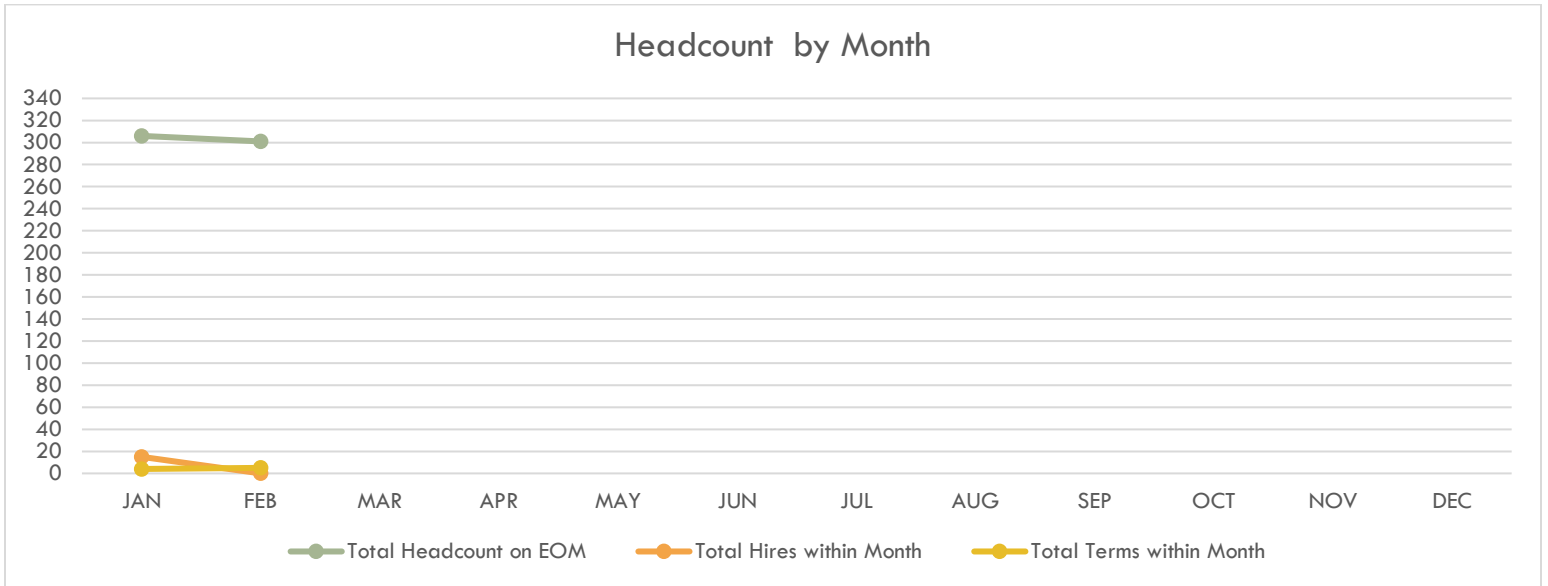

New Hire and Headcount Report

February 2025

Hire Date	Name	Job Title
02/01/2025	No new hires for February.	

	JAN	FEB	MAR	APR	MAY	JUN	JUL	AUG	SEP	OCT	NOV	DEC
Total Headcount on EOM	306	301										
Total Hires within Month	15	0										
Total Terms within Month	4	5										
Turnover % YTD	1.31%	3.62%										